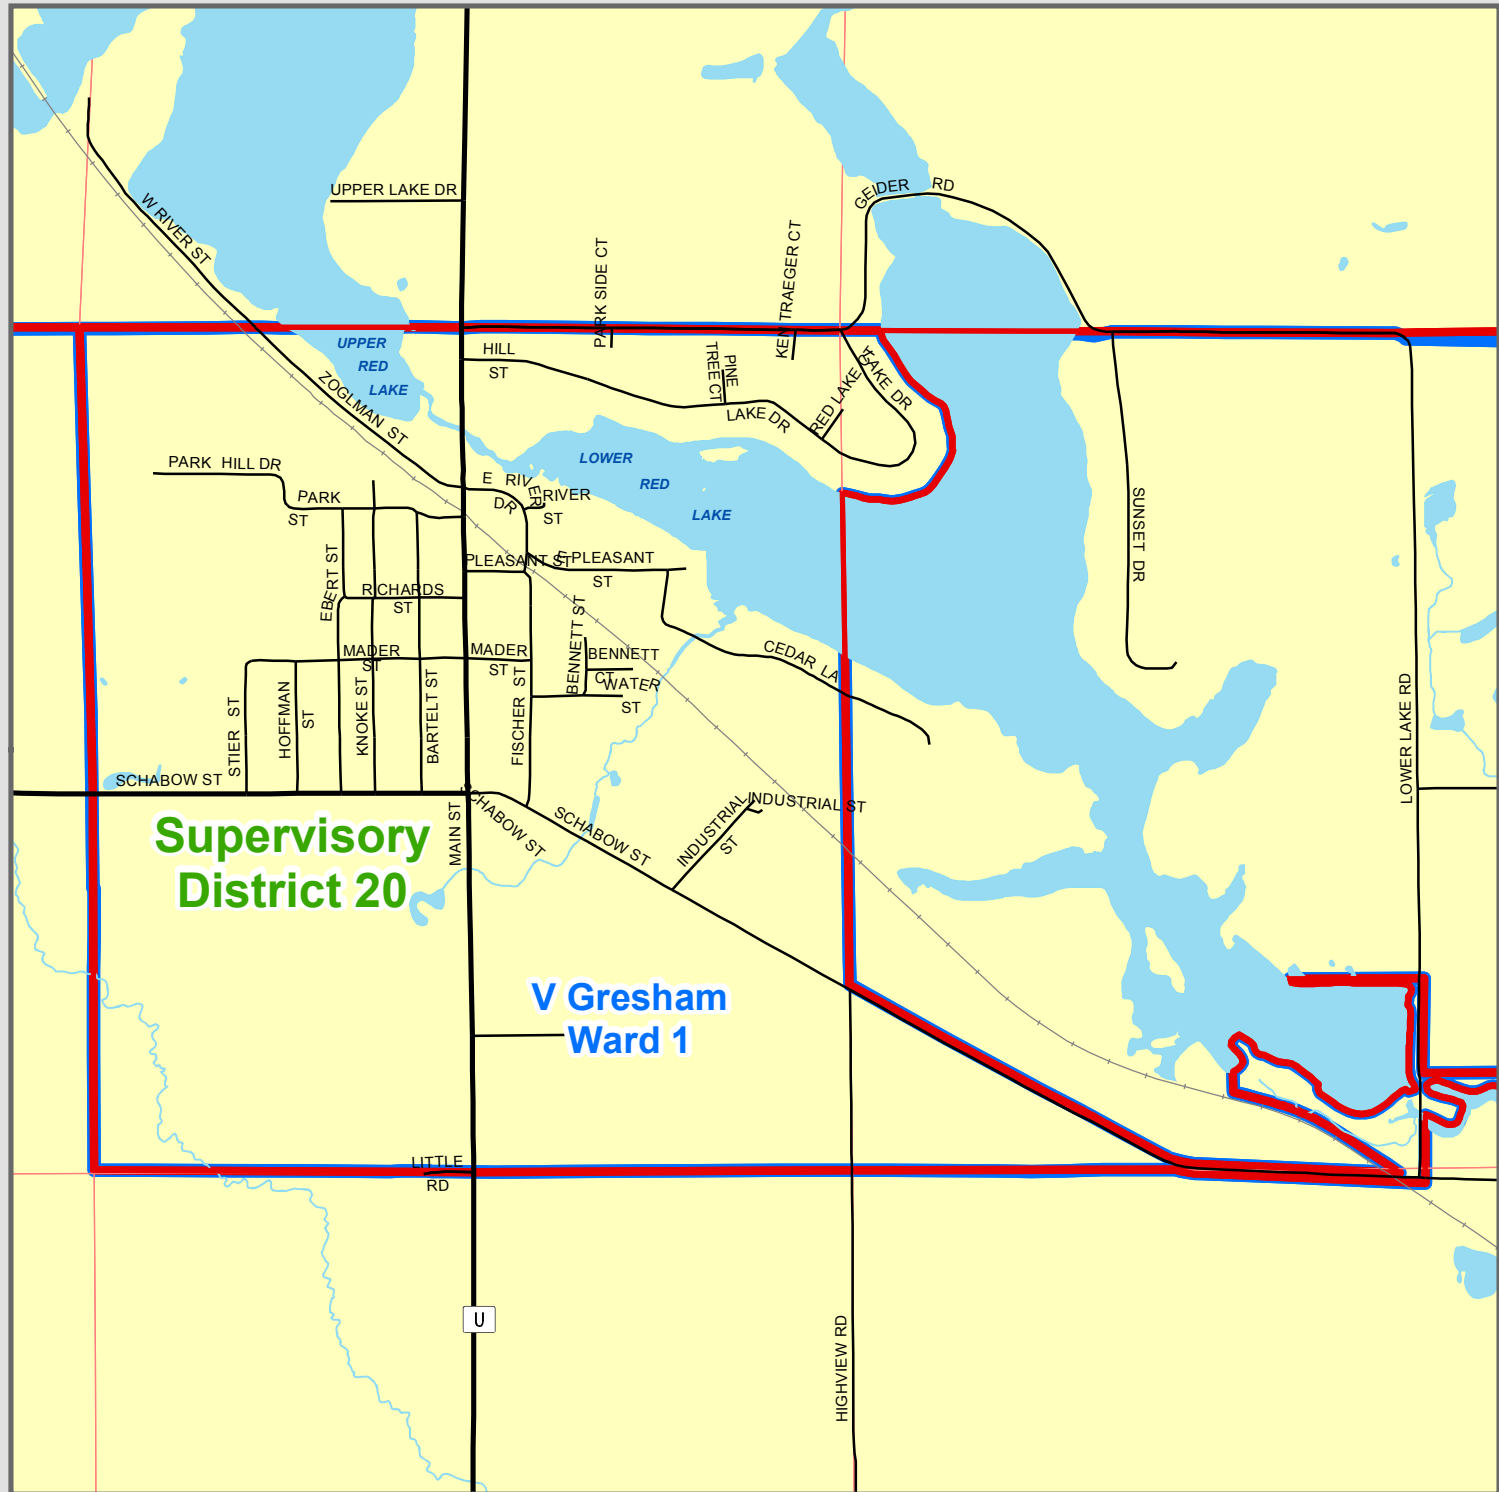

Village of Gresham Supervisory Districts/Wards 2012-2022

Supervisory District 20

V Gresham Ward 1

 Supervisory District 20

Ward Population
Ward 1 = 586

Supervisory Districts on this map were created by the Shawano County GIS Coordinator under direction from the Shawano County Redistricting Committee and the Shawano County Board. 2011 census data and programs used to create this map were provided by the Wisconsin Legislative Technology Bureau at the direction of the Wisconsin State Legislature.